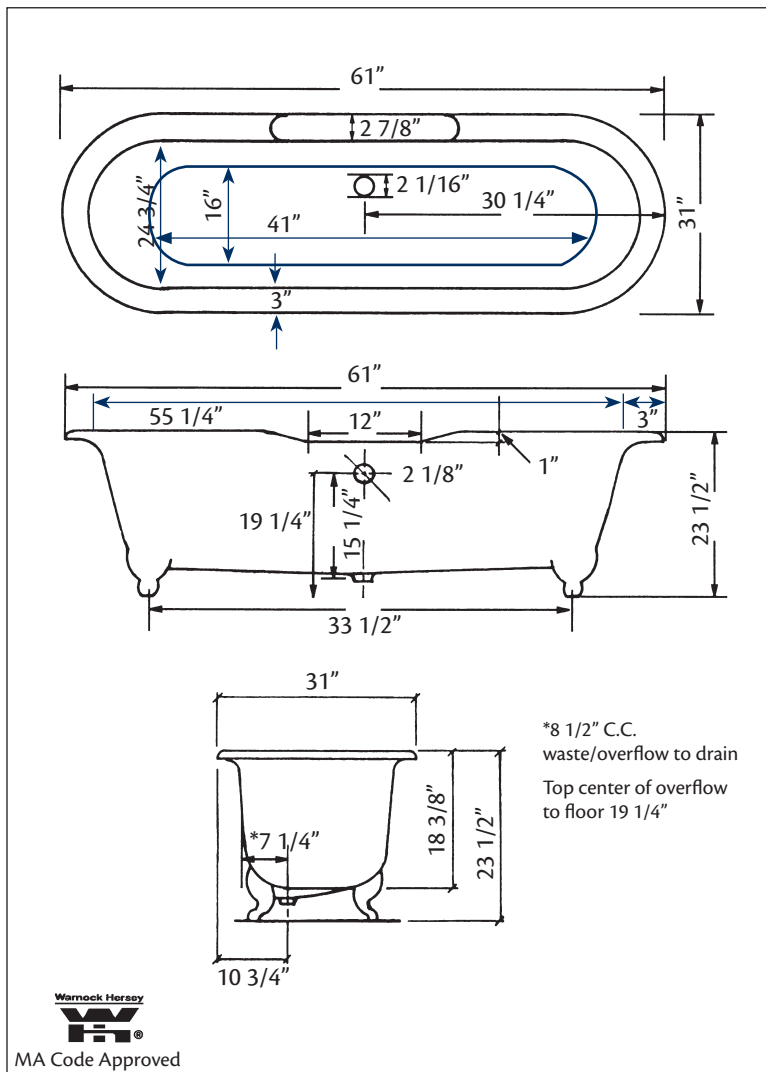

2126 REGAL Cast Iron Bath with flat area on rim

Cheviot Products' cast iron bathtubs are handmade in Europe with the finest materials. Fired with a thick coating of AA grade titanium-based enamel for unparalleled hardness and non-porosity, the extremely durable surface is easy to clean and resistant to stains, bacteria, and other microbes. Cast iron also keeps your bath warm for the longest possible time.

Model 2111 Shown

61" x 31" Wide x 24" Tall, 280 lbs, 45 gallons, 170 litres

Colours: White or Biscuit Interior with Matching or Custom Colour Exterior

Feet: Brass Plated, Brushed Nickel, Chrome Plated, Polished Nickel, White Coated, Antique Bronze

Related Products:

**5127 Tub Filler
With Hand Shower**

**5106 Tub Filler
With Hand Shower**

**3411 Water Supply
Lines**

**2222 Waste &
Overflow**

Note: Rough-in dimensions may vary +/- 1/2" and are subject to change. No responsibility is assumed by Cheviot Products Inc. One Year Limited Warranty against manufacturer's defects.