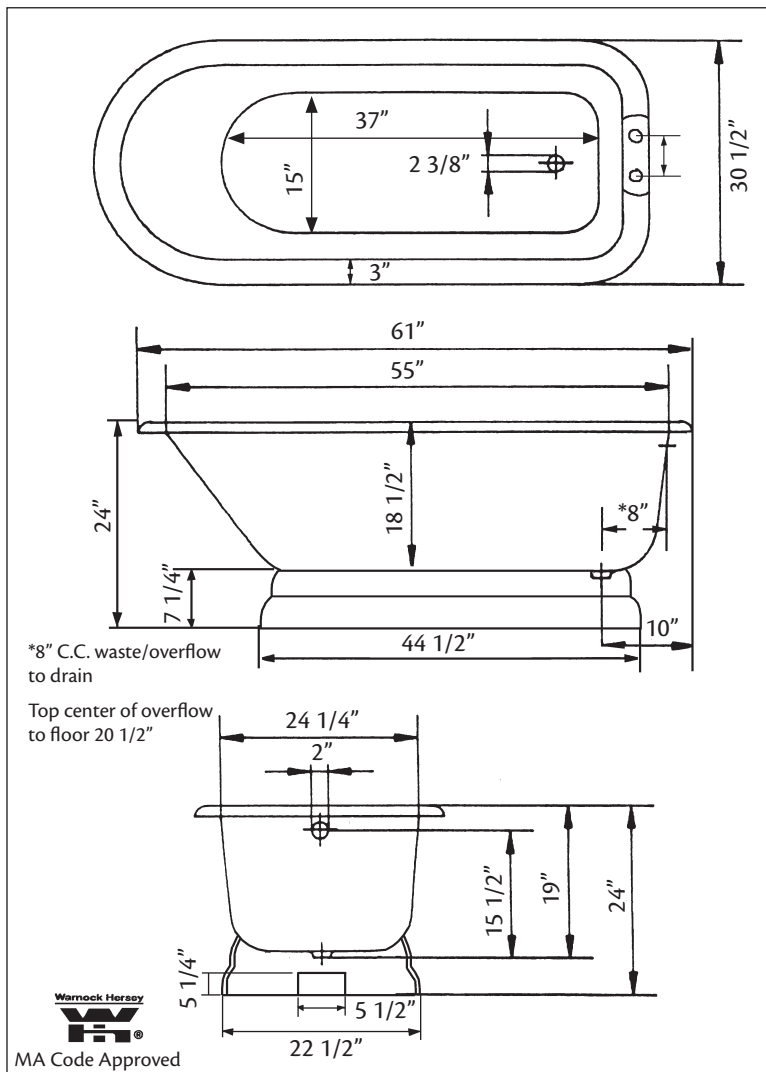

## 2119 TRADITIONAL Cast Iron Bath with flat area on rim

*Cheviot Products' cast iron bathtubs are handmade in Europe with the finest materials. Fired with a thick coating of AA grade titanium-based enamel for unparalleled hardness and non-porosity, the extremely durable surface is easy to clean and resistant to stains, bacteria, and other microbes. Cast iron also keeps your bath warm for the longest possible time.*

Model 2116 Shown

**61" x 30" Wide x 24" Tall**

345 lbs, 53 gallons, 200 litres

**Colours:** White, Custom Colour Exterior

### Related Products:

**5127 Tub Filler With Hand Shower**

**5106 Tub Filler With Hand Shower**

**3411 Water Supply Lines**

**2222 Waste & Overflow**

**Note:** Rough-in dimensions may vary +/- 1/2" and are subject to change. No responsibility is assumed by Cheviot Products Inc. One Year Limited Warranty against manufacturer's defects.