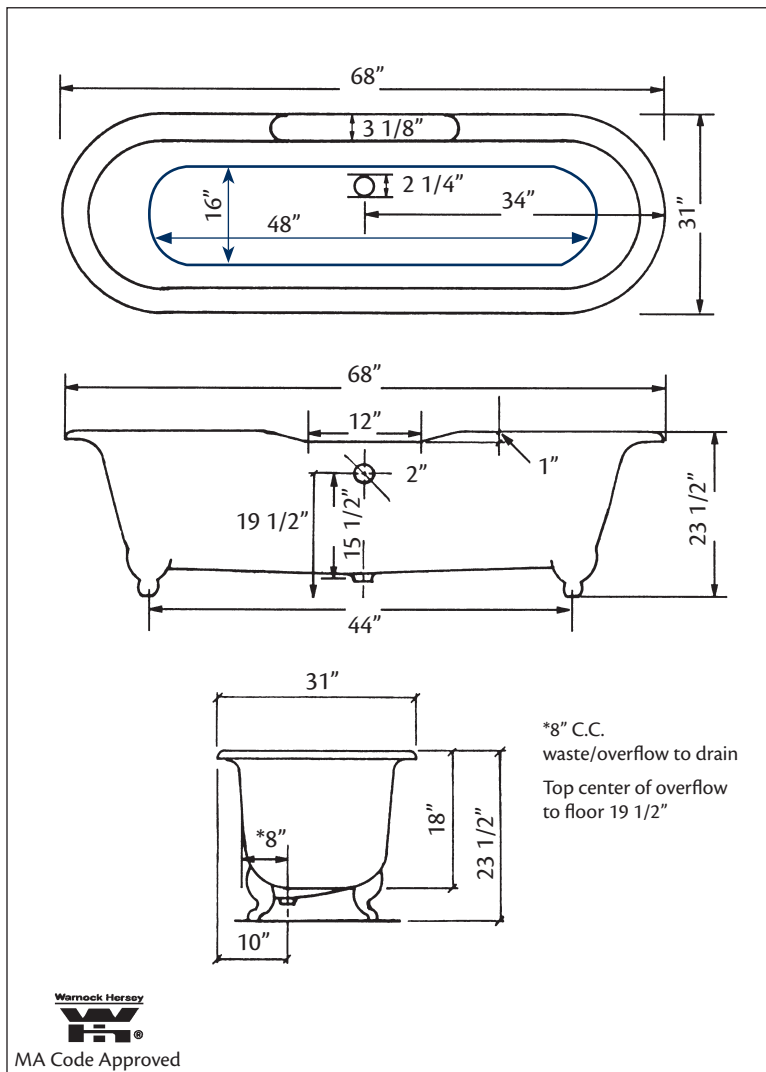

2110 REGAL Cast Iron Bath with flat area on rim

Cheviot Products' cast iron bathtubs are handmade in Europe with the finest materials. Fired with a thick coating of AA grade titanium-based enamel for unparalleled hardness and non-porosity, the extremely durable surface is easy to clean and resistant to stains, bacteria, and other microbes. Cast iron also keeps your bath warm for the longest possible time.

Model 2111 Shown

68" x 31" Wide x 24" Tall, 305 lbs, 50 gallons, 190 litres

Colours: White or Biscuit Interior with Matching or Custom Colour Exterior

Feet: Brass Plated, Brushed Nickel, Chrome Plated, Polished Nickel, White Coated, Antique Bronze

Related Products:

5127 Tub Filler With Hand Shower

5106 Tub Filler With Hand Shower

3411 Water Supply Lines

2222 Waste & Overflow

Note: Rough-in dimensions may vary +/- 1/2" and are subject to change. No responsibility is assumed by Cheviot Products Inc. One Year Limited Warranty against manufacturer's defects.