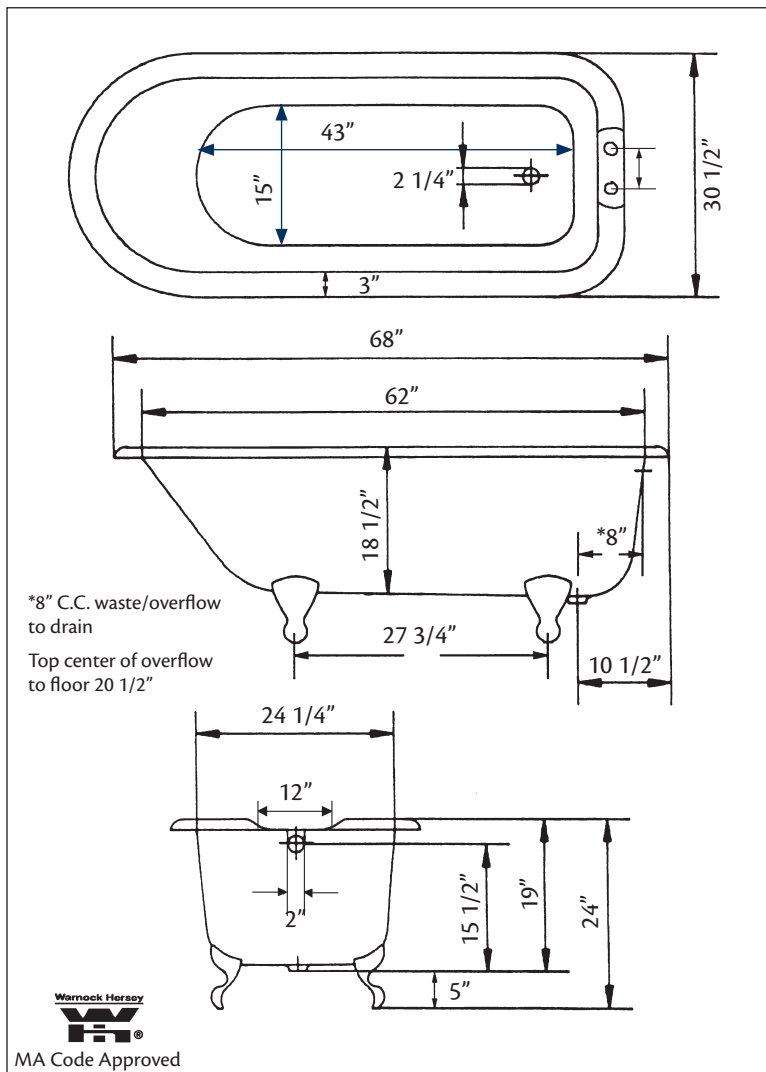

2107 TRADITIONAL Cast Iron Bath with flat area on rim

Cheviot Products' cast iron bathtubs are handmade in Europe with the finest materials. Fired with a thick coating of AA grade titanium-based enamel for unparalleled hardness and non-porosity, the extremely durable surface is easy to clean and resistant to stains, bacteria, and other microbes. Cast iron also keeps your bath warm for the longest possible time.

Model 2107 Shown

68" x 30" Wide x 24" Tall

310 lbs, 59.5 gallons, 225 litres

Colours: White, Custom Colour Exterior

Feet: Brass Plated, Brushed Nickel, Chrome Plated, Polished Nickel, White Coated, Antique Bronze

Related Products:

5127 Tub Filler With Hand Shower

5106 Tub Filler With Hand Shower

3411 Water Supply Lines

2222 Waste & Overflow

Note: Rough-in dimensions may vary +/- 1/2" and are subject to change. No responsibility is assumed by Cheviot Products Inc. One Year Limited Warranty against manufacturer's defects.