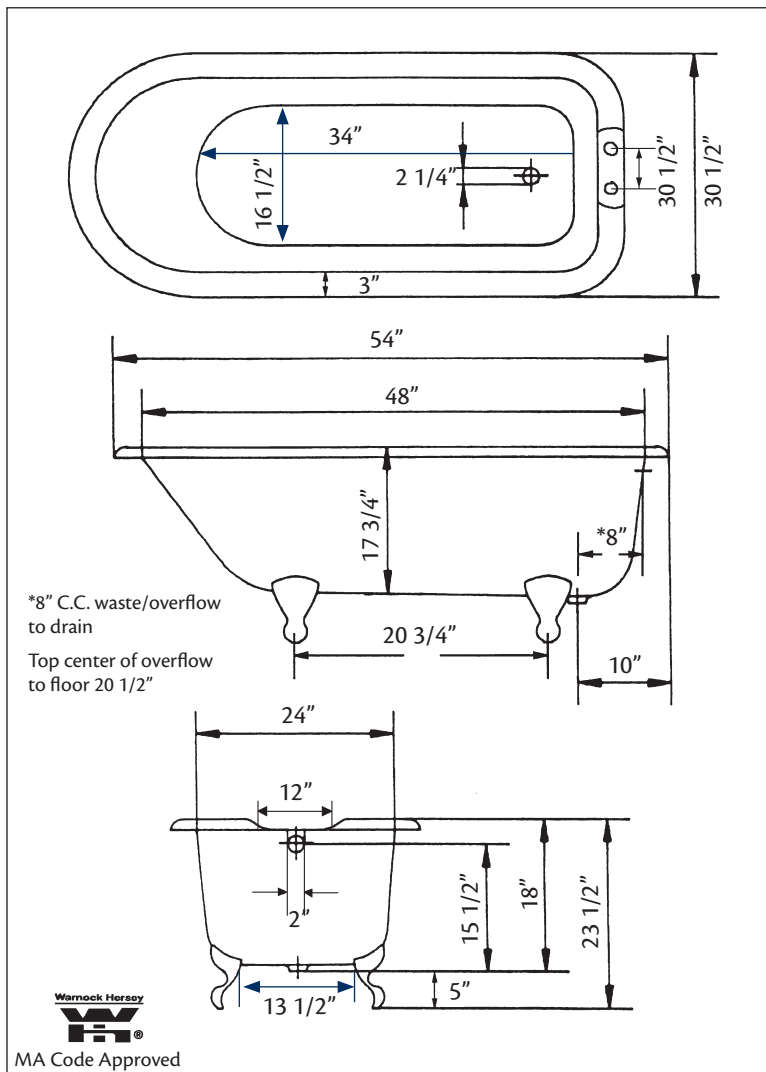

2093 TRADITIONAL Cast Iron Bath with flat area on rim

Cheviot Products' cast iron bathtubs are handmade in Europe with the finest materials. Fired with a thick coating of AA grade titanium-based enamel for unparalleled hardness and non-porosity, the extremely durable surface is easy to clean and resistant to stains, bacteria, and other microbes. Cast iron also keeps your bath warm for the longest possible time.

Model 2107 Shown

54" x 30" Wide x 24" Tall

230 lbs, 46 gallons, 175 litres

Colours: White, Custom Colour Exterior

Feet: Brass Plated, Brushed Nickel, Chrome Plated, Polished Nickel, White Coated, Antique Bronze

Related Products:

5127 Tub Filler With Hand Shower

5106 Tub Filler With Hand Shower

3411 Water Supply Lines

2222 Waste & Overflow

Note: Rough-in dimensions may vary +/- 1/2" and are subject to change. No responsibility is assumed by Cheviot Products Inc. One Year Limited Warranty against manufacturer's defects.