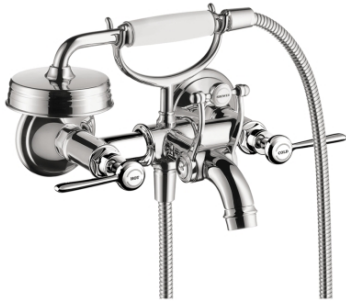

Axor Montreux
Axor Montreux Wall-Mounted Tub Filler with Lever Handles
 Finishes : **Chrome** Part no. : **16551001**

Description

Features

- Flow: 5.3 GPM
- 90° ceramic valves
- Diverter for handshower

Comprised of

- Axor Montreux 1-Jet Handshower (#16320USA)
- Metal Showerhose, 50" (#28112XXX)

Item details

List Price \$ 1,478.00

Technology

Compliance

Product image

Scale drawing

Axor Montreux
Axor Montreux Wall-Mounted Tub Filler with Lever Handles
 Finishes : **Brushed Nickel** Part no. : **16551821**

Description

Features

- Flow: 5.3 GPM
- 90° ceramic valves
- Diverter for handshower

Comprised of

- Axor Montreux 1-Jet Handshower (#16320USA)
- Metal Showerhose, 50" (#28112XXX)

Item details

List Price \$ 2,140.00

Technology

Compliance

Product image

Scale drawing

Axor Montreux
Axor Montreux Wall-Mounted Tub Filler with Lever Handles
 Finishes : **Polished Nickel** Part no. : **16551831**

Description

Features

- Flow: 5.3 GPM
- 90° ceramic valves
- Diverter for handshower