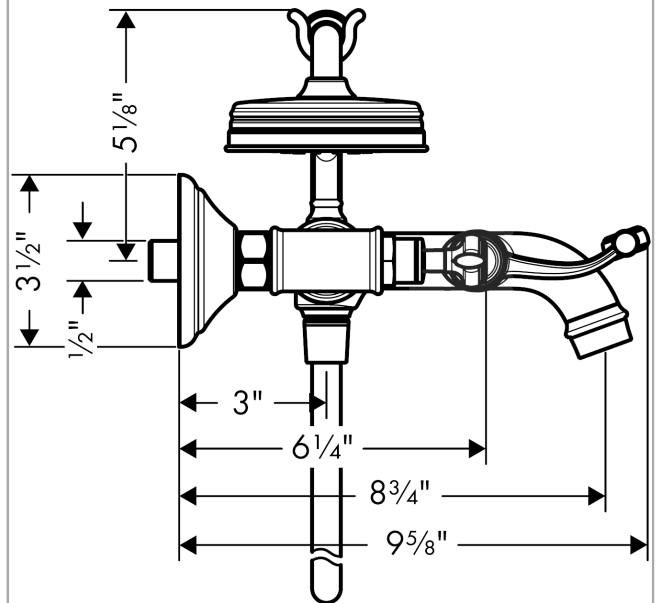

Axor Montreux
Axor Montreux Wall-Mounted Tub Filler with Lever Handles
 Finishes : **Chrome** Part no. : **16551001**

Description

Features

- Flow: 5.3 GPM
- 90° ceramic valves
- Diverter for handshower

Comprised of

- Axor Montreux 1-Jet Handshower (#16320USA)
- Metal Showerhose, 50" (#28112XXX)

Item details

List Price \$ 1,478.00

Technology

Compliance

Product image

Scale drawing

Axor Montreux
Axor Montreux Wall-Mounted Tub Filler with Lever Handles
 Finishes : **Brushed Nickel** Part no. : **16551821**

Description

Features

- Flow: 5.3 GPM
- 90° ceramic valves
- Diverter for handshower

Comprised of

- Axor Montreux 1-Jet Handshower (#16320USA)
- Metal Showerhose, 50" (#28112XXX)

Item details

List Price \$ 2,140.00

Technology

Compliance

Product image

Scale drawing

Axor Montreux
Axor Montreux Wall-Mounted Tub Filler with Lever Handles
 Finishes : **Polished Nickel** Part no. : **16551831**

Description

Features

- Flow: 5.3 GPM
- 90° ceramic valves
- Diverter for handshower