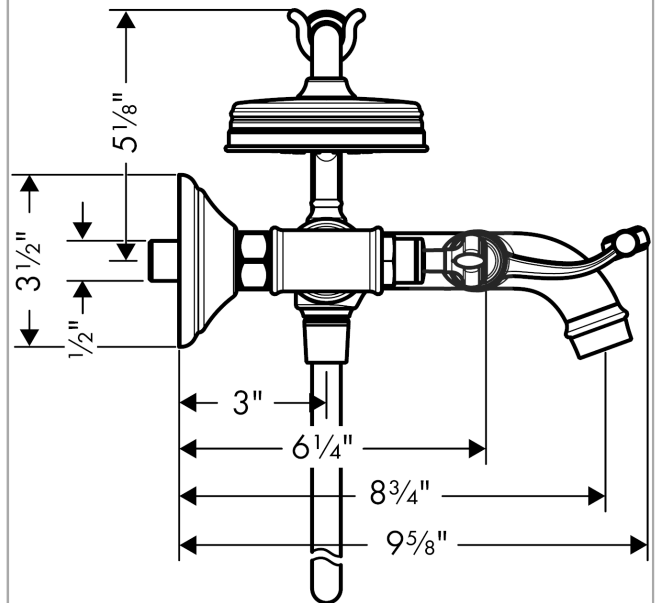

Axor Montreux
Axor Montreux Wall-Mounted Tub Filler with Lever Handles
 Finishes : **Chrome** Part no. : **16551001**

Description

Features

- Flow: 5.3 GPM
- 90° ceramic valves
- Diverter for handshower

Comprised of

Description

Features

- Flow: 5.3 GPM
- 90° ceramic valves
- Diverter for handshower

Comprised of

- Axor Montreux 1-Jet Handshower (#16320USA)
- Metal Showerhose, 50" (#28112XXX)

Item details

List Price \$ 2,140.00

Technology

Compliance

Product image

Scale drawing

Axor Montreux
Axor Montreux Wall-Mounted Tub Filler with Lever Handles
 Finishes : **Polished Nickel** Part no. : **16551831**

Description

Features

- Flow: 5.3 GPM
- 90° ceramic valves
- Diverter for handshower

Comprised of

- Axor Montreux 1-Jet Handshower (#16320USA)
- Metal Showerhose, 50" (#28112XXX)

Item details

List Price \$ 1,773.00

Technology

Compliance

Product image

Scale drawing