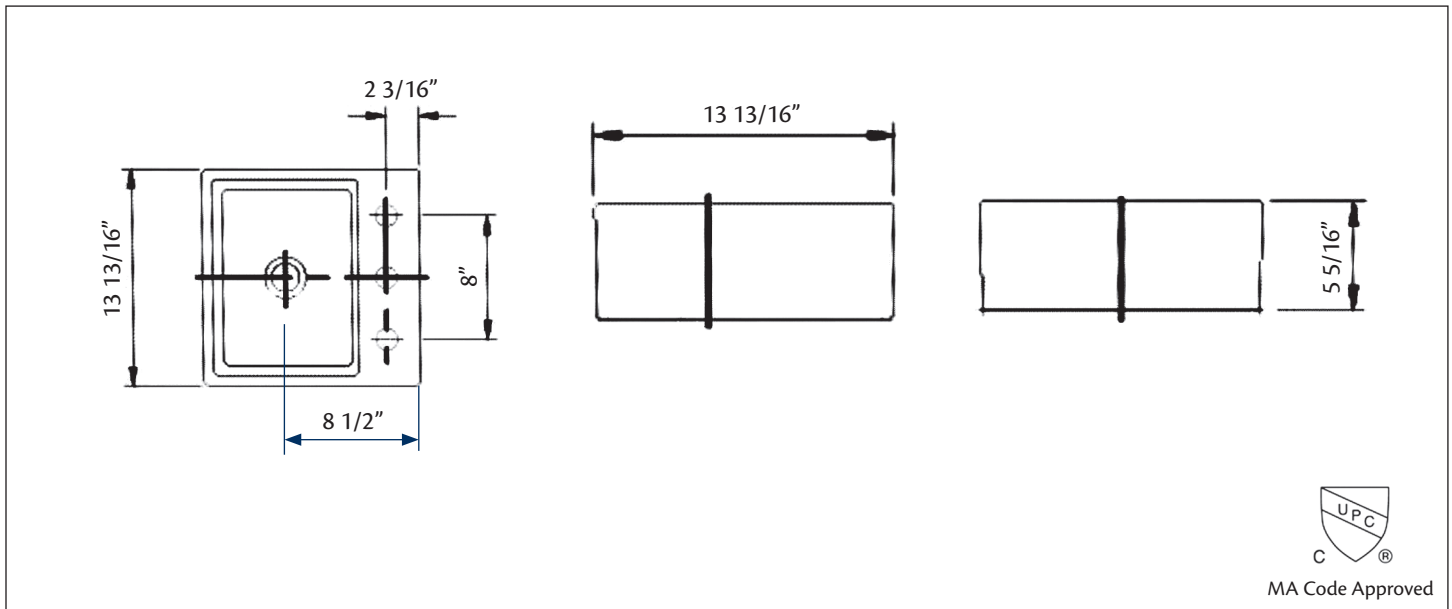

1486 RIO Overcounter Lavatory

13 3/4" x 13 3/4" x 5 3/8" O.D.

Cheviot Products' vitreous china lavatories are finely crafted for outstanding beauty and practicality. Fired onto each sink is a fine glaze of powdered glass to ensure a lifetime of durability, ease of cleaning, and resistance to bacteria and other microbes.

Colours: White

Drillings: Single hole drilling only

No overflow hole: 5297 Dome Drain must be used.

Related Products:

5214 CITY
Single Hole Faucet

5216 METRO
Single Hole Faucet

Note: Rough-in dimensions may vary +/- 1/2" and are subject to change. No responsibility is assumed by Cheviot Products Inc. One Year Limited Warranty against manufacturer's defects.