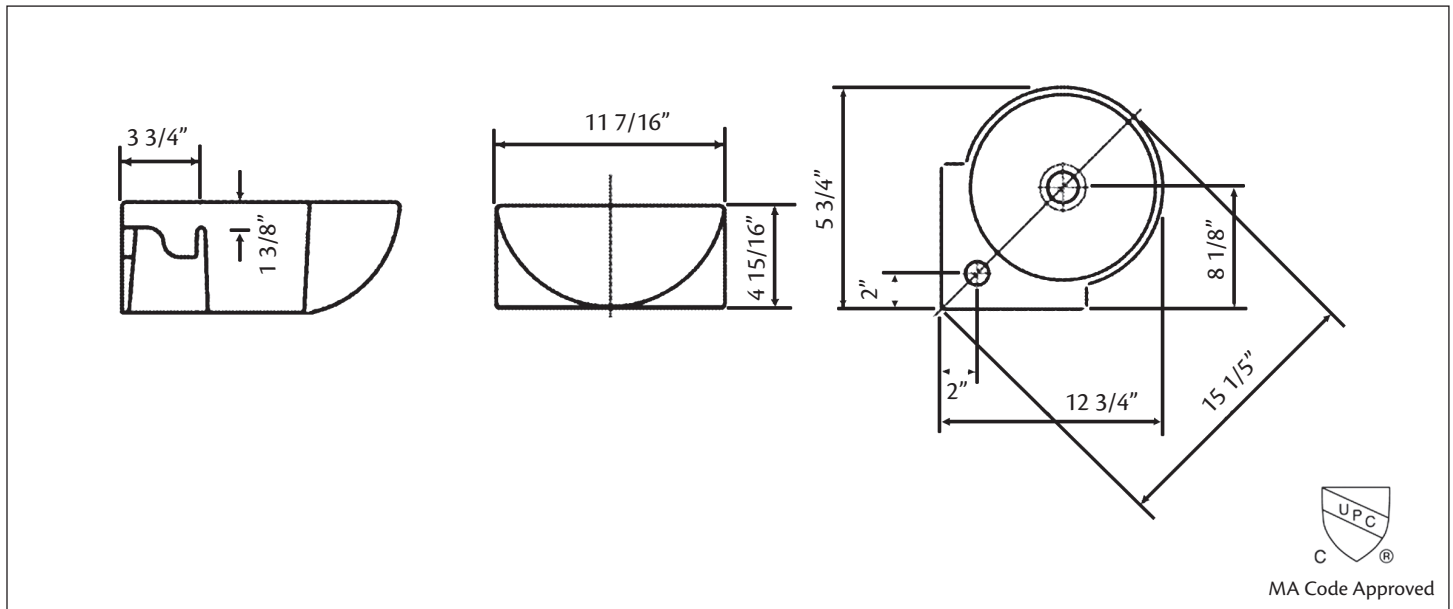

## 1349 CORNER Overcounter / Wall Mount Lavatory

12 3/4" x 12 3/4" x 5" O.D.

*Cheviot Products' vitreous china lavatories are finely crafted for outstanding beauty and practicality. Fired onto each sink is a fine glaze of powdered glass to ensure a lifetime of durability, ease of cleaning, and resistance to bacteria and other microbes.*

**Colours:** White

**Drillings:** Single hole drilling only

No overflow hole: 5297 Dome Drain must be used.

**Related Products:**

**5214 CITY**  
Single Hole Faucet

**5216 METRO**  
Single Hole Faucet

**Note:** Rough-in dimensions may vary +/- 1/2" and are subject to change. No responsibility is assumed by Cheviot Products Inc.  
One Year Limited Warranty against manufacturer's defects.