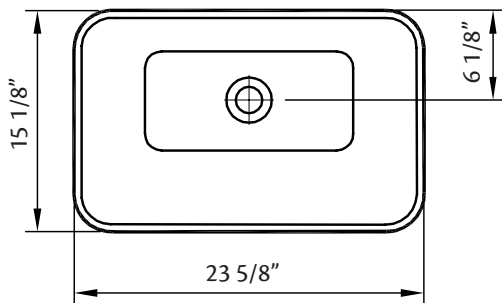

1274 ELEMENT Overcounter Lavatory

23 5/8" x 15 1/8" x 5 1/2" O.D.

Cheviot Products' fireclay lavatories are crafted from dense, heat-resistant clay fired at extremely high temperatures. Coated with a thick enamel of fine powdered glass, this product is stronger, warp-resistant and highly durable for ease of cleaning and resistance to bacteria and other microbes.

Colours: White

No overflow hole: 5297 Dome Drain must be used.

Related Products:

5296 THAMES
Overcounter Faucet

Note: Rough-in dimensions may vary +/- 1/2" and are subject to change. No responsibility is assumed by Cheviot Products Inc. One Year Limited Warranty against manufacturer's defects.