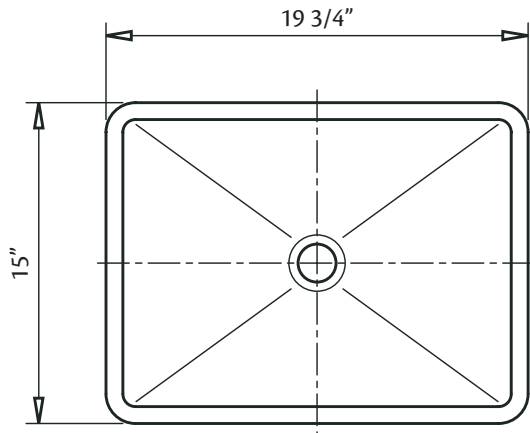

## 1258 RIVIERA Overcounter Lavatory

19 3/4" x 15" x 6" O.D.

*Cheviot Products' vitreous china lavatories are finely crafted for outstanding beauty and practicality. Fired onto each sink is a fine glaze of powdered glass to ensure a lifetime of durability, ease of cleaning, and resistance to bacteria and other microbes.*

MA Code Approved

**Colours:** White

No overflow hole: 5297 Dome Drain must be used.

### Related Products:

**5296 THAMES**  
Overcounter Faucet

**Note:** Rough-in dimensions may vary +/- 1/2" and are subject to change. No responsibility is assumed by Cheviot Products Inc. One Year Limited Warranty against manufacturer's defects.