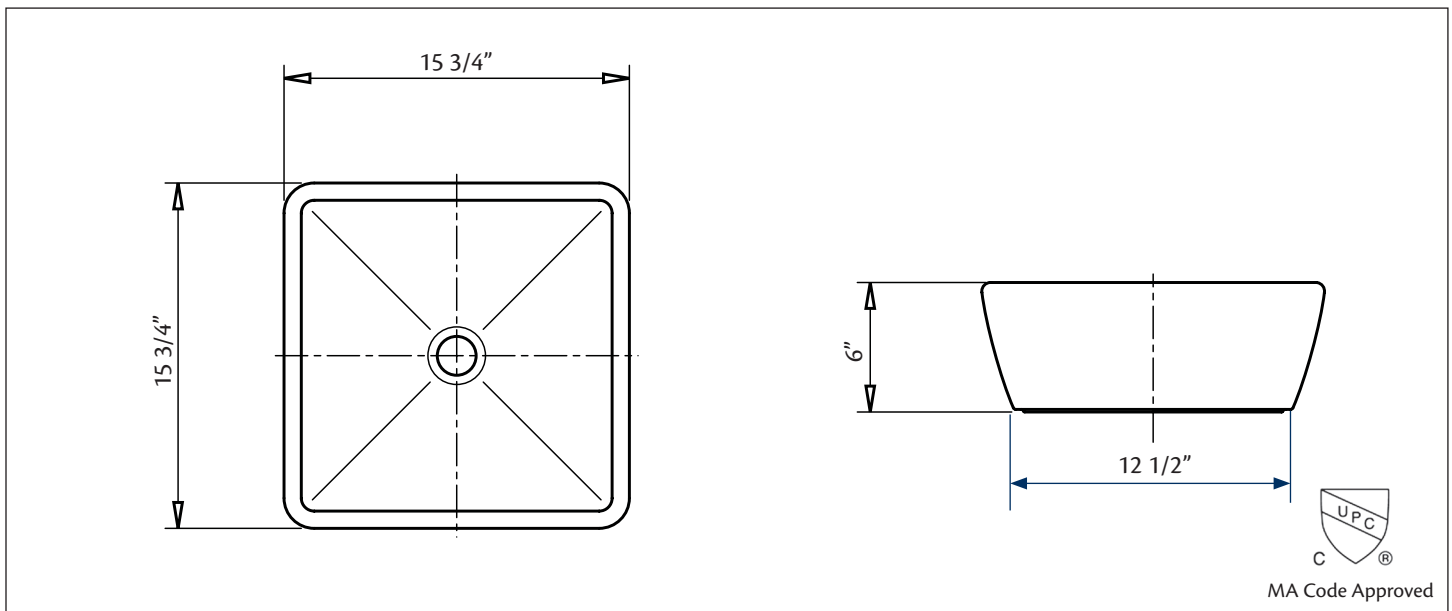

1254 RIVIERA Overcounter Lavatory

15 3/4" x 15 3/4" x 6" O.D.

Cheviot Products' vitreous china lavatories are finely crafted for outstanding beauty and practicality. Fired onto each sink is a fine glaze of powdered glass to ensure a lifetime of durability, ease of cleaning, and resistance to bacteria and other microbes.

Colours: White

No overflow hole: 5297 Dome Drain must be used.

Related Products:

5296 THAMES
Overcounter Faucet

Note: Rough-in dimensions may vary +/- 1/2" and are subject to change. No responsibility is assumed by Cheviot Products Inc. One Year Limited Warranty against manufacturer's defects.