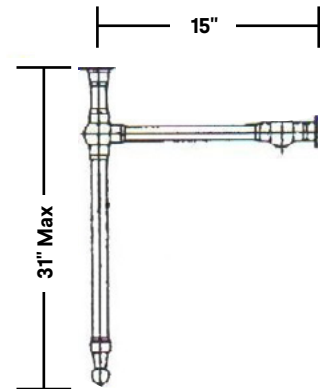

Nuo Console Lavatory

#1232/575 | 19 3/4" x 17 3/8" 37 3/4" Max

Cheviot Products' vitreous china lavatories are finely crafted for outstanding beauty and practicality. Fired onto each sink is a fine glaze of powdered glass to ensure a lifetime of durability, ease of cleaning, and resistance to bacteria and other microbes.

Colours
White

Drillings
Single hole drilling only

Console Finishes
Antique Bronze, Brushed Nickel, Chrome, and Polished Nickel.

Note
Rough-in dimensions may vary +/- 1/2" and are subject to change. No responsibility is assumed by Cheviot Products Inc. One Year Limited Warranty against manufacturer's defects.

Related Products

#5214 City Single
Hole Lavatory Faucet

#5216 Metro Single
Hole Lavatory Faucet

Nuo Console Lavatory

#1234/575 | 23 5/8" x 17 3/8" 37 3/4" Max

Cheviot Products' vitreous china lavatories are finely crafted for outstanding beauty and practicality. Fired onto each sink is a fine glaze of powdered glass to ensure a lifetime of durability, ease of cleaning, and resistance to bacteria and other microbes.