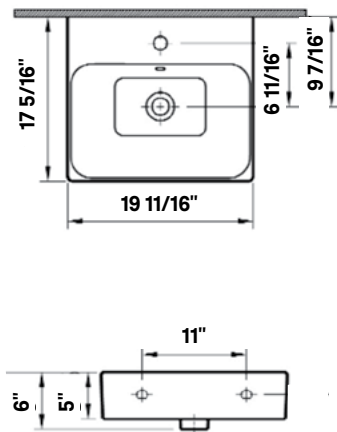

Related Products