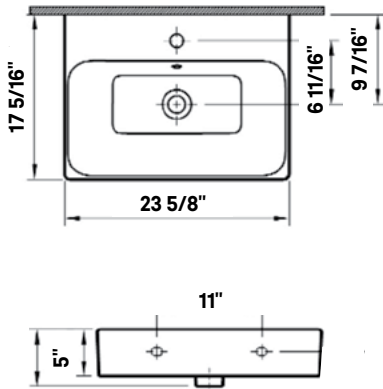

Related Products

#5214 City Single
Hole Lavatory Faucet

#5216 Metro Single
Hole Lavatory Faucet

Nuo Console Lavatory

#1234/575 | 23 5/8" x 17 3/8" 37 3/4" Max

Cheviot Products' vitreous china lavatories are finely crafted for outstanding beauty and practicality. Fired onto each sink is a fine glaze of powdered glass to ensure a lifetime of durability, ease of cleaning, and resistance to bacteria and other microbes.

Colours
White

Drillings
Single hole and 8" drilling

Console Finishes
Antique Bronze, Brushed Nickel, Chrome, and Polished Nickel.

Note
Rough-in dimensions may vary +/- 1/2" and are subject to change. No responsibility is assumed by Cheviot Products Inc. One Year Limited Warranty against manufacturer's defects.