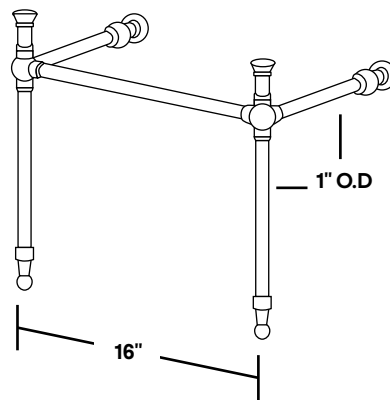

Nuo Console Lavatory

#1232/575 | 19 3/4" x 17 3/8" 37 3/4" Max

Cheviot Products' vitreous china lavatories are finely crafted for outstanding beauty and practicality. Fired onto each sink is a fine glaze of powdered glass to ensure a lifetime of durability, ease of cleaning, and resistance to bacteria and other microbes.

Colours
White

Drillings
Single hole drilling only

Console Finishes
Antique Bronze, Brushed Nickel, Chrome, and Polished Nickel.

Note
Rough-in dimensions may vary +/- 1/2" and are subject to change. No responsibility is assumed by Cheviot Products Inc. One Year Limited Warranty against manufacturer's defects.

Related Products

#5214 City Single
Hole Lavatory Faucet

#5216 Metro Single
Hole Lavatory Faucet

Nuo Console Lavatory

#1234/575 | 23 5/8" x 17 3/8" 37 3/4" Max

Cheviot Products' vitreous china lavatories are finely crafted for outstanding beauty and practicality. Fired onto each sink is a fine glaze of powdered glass to ensure a lifetime of durability, ease of cleaning, and resistance to bacteria and other microbes.

Colours
White

Drillings
Single hole and 8" drilling

Console Finishes
Antique Bronze, Brushed Nickel, Chrome, and Polished Nickel.

Note
Rough-in dimensions may vary +/- 1/2" and are subject to change. No responsibility is assumed by Cheviot Products Inc. One Year Limited Warranty against manufacturer's defects.