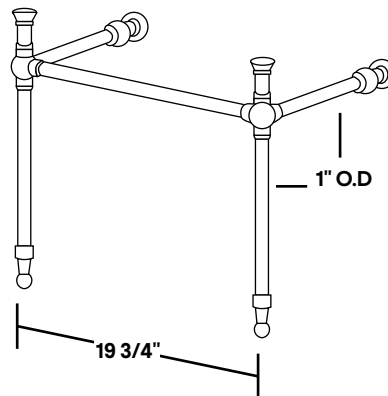

Colours
White

Drillings
Single hole drilling only

Console Finishes
Antique Bronze, Brushed Nickel, Chrome, and Polished Nickel.

Note
Rough-in dimensions may vary +/- 1/2" and are subject to change. No responsibility is assumed by Cheviot Products Inc. One Year Limited Warranty against manufacturer's defects.

Related Products

#5214 City Single
Hole Lavatory Faucet

#5216 Metro Single
Hole Lavatory Faucet

Nuo Console Lavatory

#1234/575 | 23 5/8" x 17 3/8" 37 3/4" Max

Cheviot Products' vitreous china lavatories are finely crafted for outstanding beauty and practicality. Fired onto each sink is a fine glaze of powdered glass to ensure a lifetime of durability, ease of cleaning, and resistance to bacteria and other microbes.

Colours
White

Drillings
Single hole and 8" drilling

Console Finishes
Antique Bronze, Brushed Nickel, Chrome, and Polished Nickel.

Note
Rough-in dimensions may vary +/- 1/2" and are subject to change. No responsibility is assumed by Cheviot Products Inc. One Year Limited Warranty against manufacturer's defects.