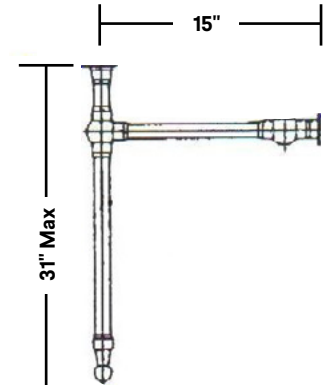

Colours
White

Drillings
Single hole drilling only

Console Finishes
Antique Bronze, Brushed Nickel, Chrome, and Polished Nickel.

Note
Rough-in dimensions may vary +/- 1/2" and are subject to change. No responsibility is assumed by Cheviot Products Inc. One Year Limited Warranty against manufacturer's defects.

Related Products

#5214 City Single
Hole Lavatory Faucet

#5216 Metro Single
Hole Lavatory Faucet

Nuo Console Lavatory

#1234/575 | 23 5/8" x 17 3/8" 37 3/4" Max

Cheviot Products' vitreous china lavatories are finely crafted for outstanding beauty and practicality. Fired onto each sink is a fine glaze of powdered glass to ensure a lifetime of durability, ease of cleaning, and resistance to bacteria and other microbes.

Colours
White

Drillings
Single hole and 8" drilling

Console Finishes
Antique Bronze, Brushed Nickel, Chrome, and Polished Nickel.

Note
Rough-in dimensions may vary +/- 1/2" and are subject to change. No responsibility is assumed by Cheviot Products Inc. One Year Limited Warranty against manufacturer's defects.