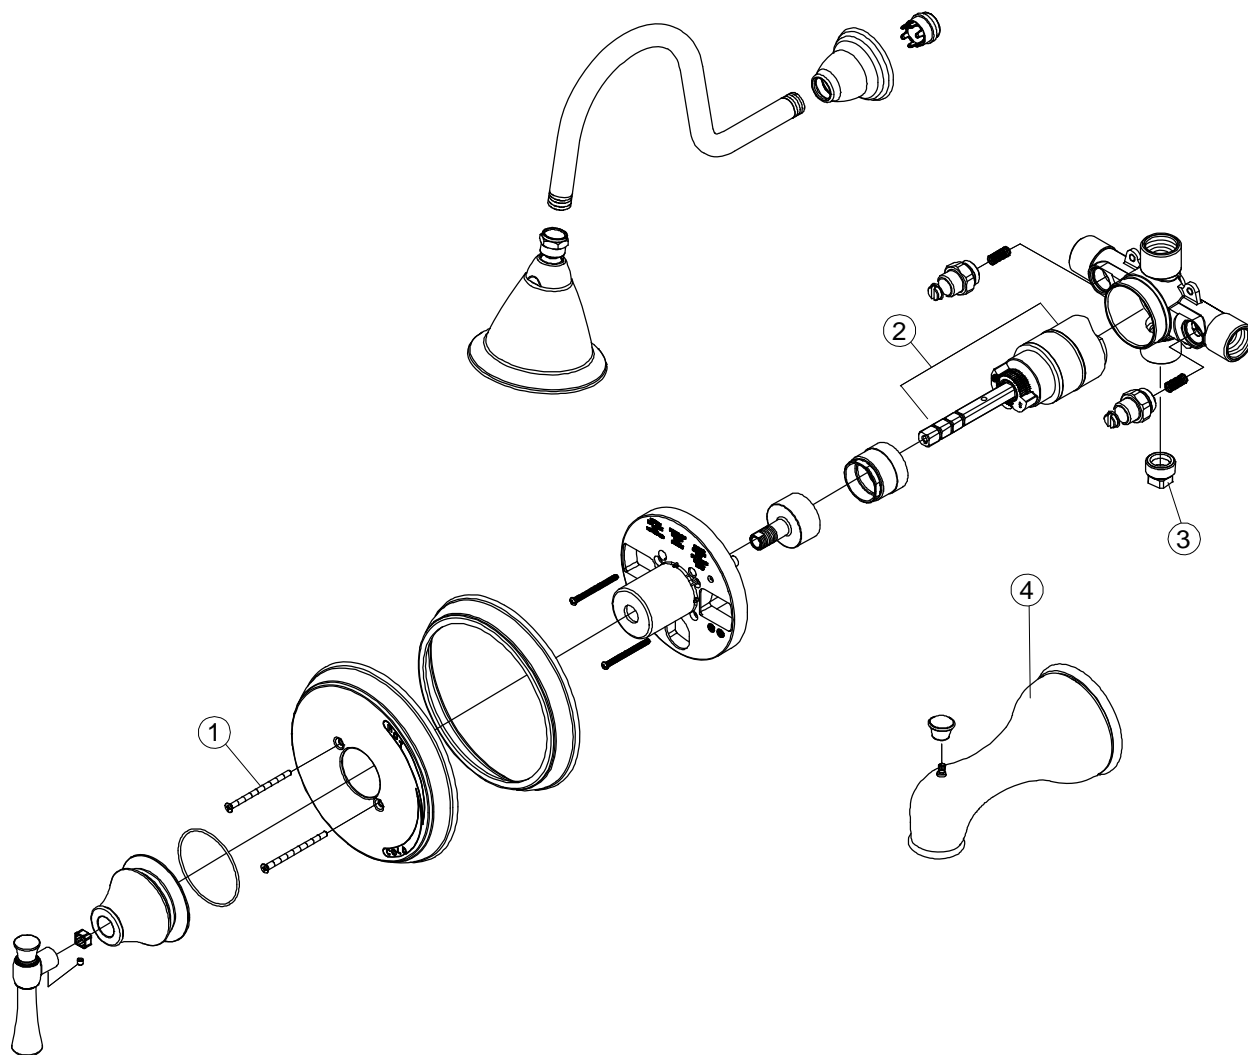

Model 120068

Single Lever Handle Tub & Shower Set
Brushed Nickel Finish
Pressure Balancing
1/2" IPS Connections

TORINO™

Model 120068

Refer to Premier Faucet Parts List Sheet for Part Numbers and Ordering Information.

For additional information, contact Premier Faucet at 866-745-4010 or visit our website at www.premierfaucet.com

Model 120068

Single Lever Handle Tub & Shower Set
Brushed Nickel Finish
Pressure Balancing
1/2" IPS Connections

TORINO™

Model 120068

Refer to Premier Faucet Parts Schematic Sheet for Parts Diagram.

INDEX	DESCRIPTION	MATERIAL	QTY	PART #
1	PLATE SCREWS	STEEL	2	994443
2	WASHERLESS CARTRIDGE	PLASTIC	1	1030685
3	1/2" PLUG	BRASS	1	284695
4	DIVERTER TUB SPOUT	BRASS	1	1030784