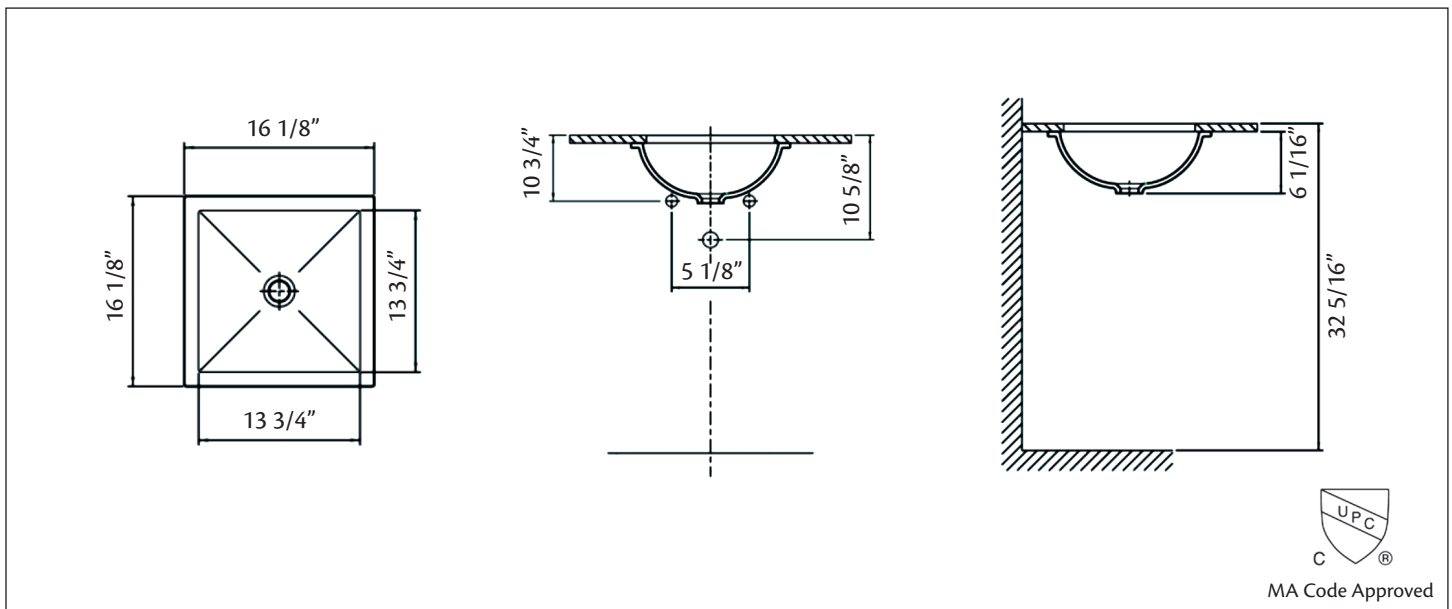

## 1179 SQUARE Drop-in/Undermount Basin

16 1/8" x 16 1/8" O.D. | 13 3/4" x 13 3/4" I.D.

*Cheviot Products' vitreous china lavatories are finely crafted for outstanding beauty and practicality. Fired onto each sink is a fine glaze of powdered glass to ensure a lifetime of durability, ease of cleaning, and resistance to bacteria and other microbes.*

**Colours:** White

No overflow hole: 5297 Dome Drain must be used.

### Related Products:

**7788 CONTEMPORARY**  
Widespread Faucet

**5214 CITY**  
Single Hole Faucet

**5216 METRO**  
Single Hole Faucet

**Note:** Rough-in dimensions may vary +/- 1/2" and are subject to change. No responsibility is assumed by Cheviot Products Inc. One Year Limited Warranty against manufacturer's defects.