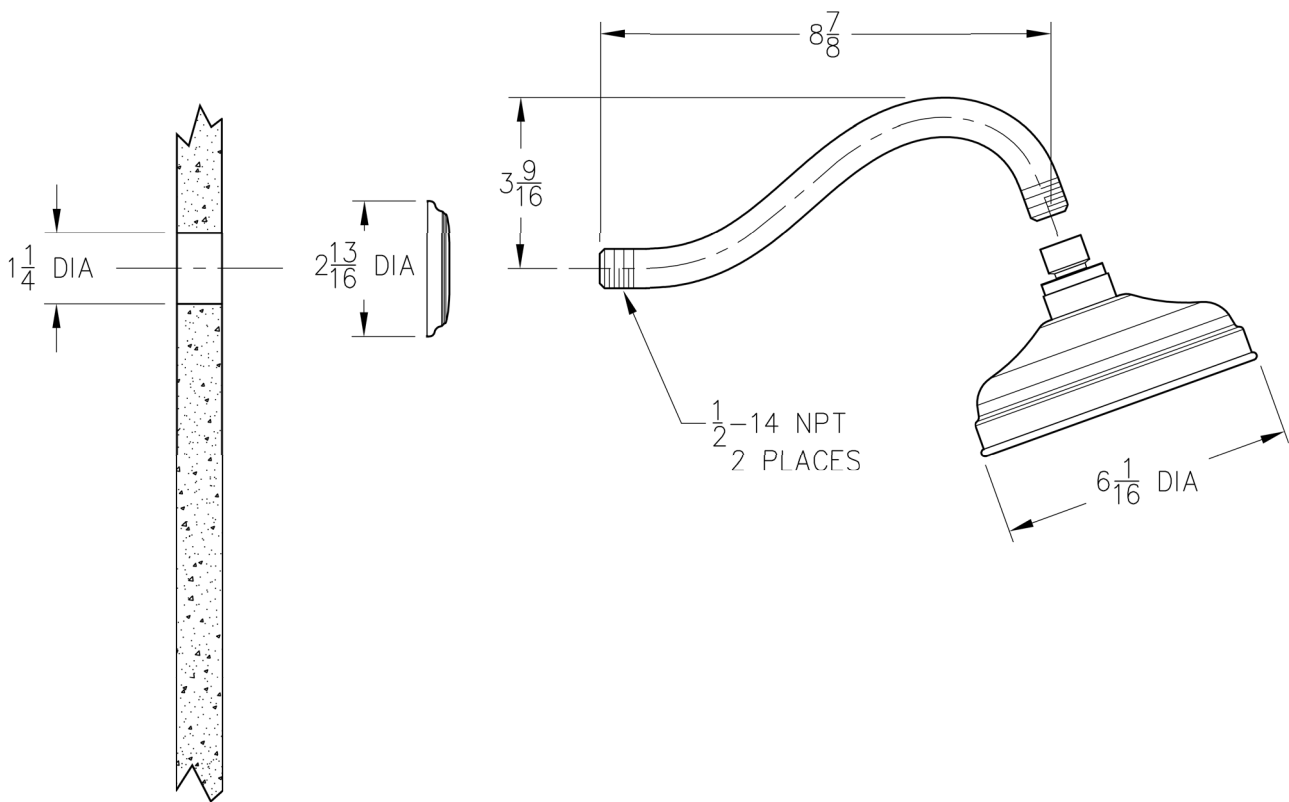

INSTALLATION DIMENSIONS

15 Series
Marielle™
Shower

Dimensions are in Inches

1-800-PFAUCET www.pricepfister.com
19701 DaVinci, Lake Forest, CA 92610
03/16/06

Price Pfister®
Pf freshest Ideas in Pfaucets.

SS-015-04